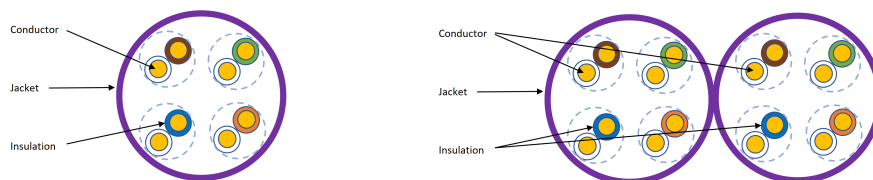

Excel Solid Cat5e Cable U/UTP LSOH Euroclass Dca 305 m Box Violet

Item Code: 100-066

Outer sheath colour	Violet
Reaction-to-fire class according to EN 13501-6	Dca
Smoke development class according to EN 13501-6	s2
Euro class flaming droplets/particles according to EN 13501-6	d2
Euro class acidity according to EN 13501-6	a2
Halogen free (acc. EN 60754-1/2)	yes
Flame retardant	In accordance with EN 60332-1-2 and EN 50399
Low smoke (acc. BS EN 61034-2)	yes
Outer diameter approx.	5.2 mm
Operating Temperature Range	-20...60 °C
Category	5E
NVP value	69 %

Cross-section diagram

Cable specifications

Features	Values
Dielectric strength	2.5kV for 2s
Maximum pulling load	60N/6.1KgF
MBR during installation	8x cable OD
MBR installed	4x cable OD