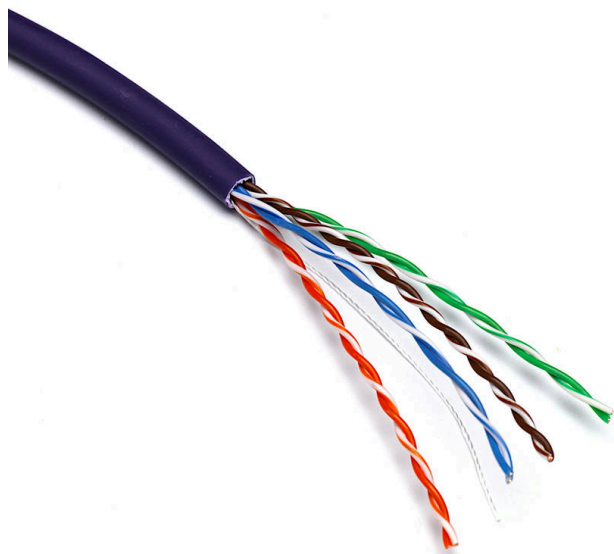

Excel Solid Cat5e Cable U/UTP LSOH Euroclass Dca 305 m Box Violet

Item Code: 100-066

excel
without compromise.

✕ Cat5e Solid Copper Cable

✕ U/UTP No Overall Screening

✕ No Conductor Screening

✕ Outer sheath colour Violet

✕ Reaction-to-fire class according to EN 13501-6: Dca

✕ Smoke development class according to EN 13501-6: s2

Product Overview

Excel solid Cat5e ethernet cable U/UTP LSOH CPR Euroclass Dca are manufactured and tested to ISO 11801, EN 50173 and ANSI/TIA-568-C Cat 5e specifications, 305m boxes. Each cable consists of 8 colour coded solid copper conductors twisted together to form four pairs.

The whole cable is produced in a LSOH sheath which is metre marked and labelled with part code and DoP information.

Product Specifications

Feature	Values
Conductor surface	Bare
AWG size	24
Conductor category	Class 1 = solid
Total number of cores	8
Stranding element	Pairs
Specification core insulation	PE
Core identification	Colour
Overall screening	None
Conductor screening	None
Outer sheath material	Copolymer, thermoplastic (LSOH)

Excel Solid Cat5e Cable U/UTP LSOH Euroclass Dca 305 m Box Violet

Item Code: 100-066

Outer sheath colour	Violet
Reaction-to-fire class according to EN 13501-6	Dca
Smoke development class according to EN 13501-6	s2
Euro class flaming droplets/particles according to EN 13501-6	d2
Euro class acidity according to EN 13501-6	a2
Halogen free (acc. EN 60754-1/2)	yes
Flame retardant	In accordance with EN 60332-1-2 and EN 50399
Low smoke (acc. BS EN 61034-2)	yes
Outer diameter approx.	5.2 mm
Operating Temperature Range	-20...60 °C
Category	5E
NVP value	69 %